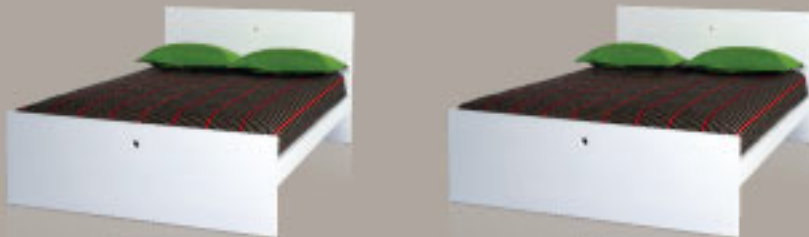

SLEEPYboy

Queen 970H x 2120L x 1610D • Under-Bed Drawers also available (mattress and pillows sold separately)